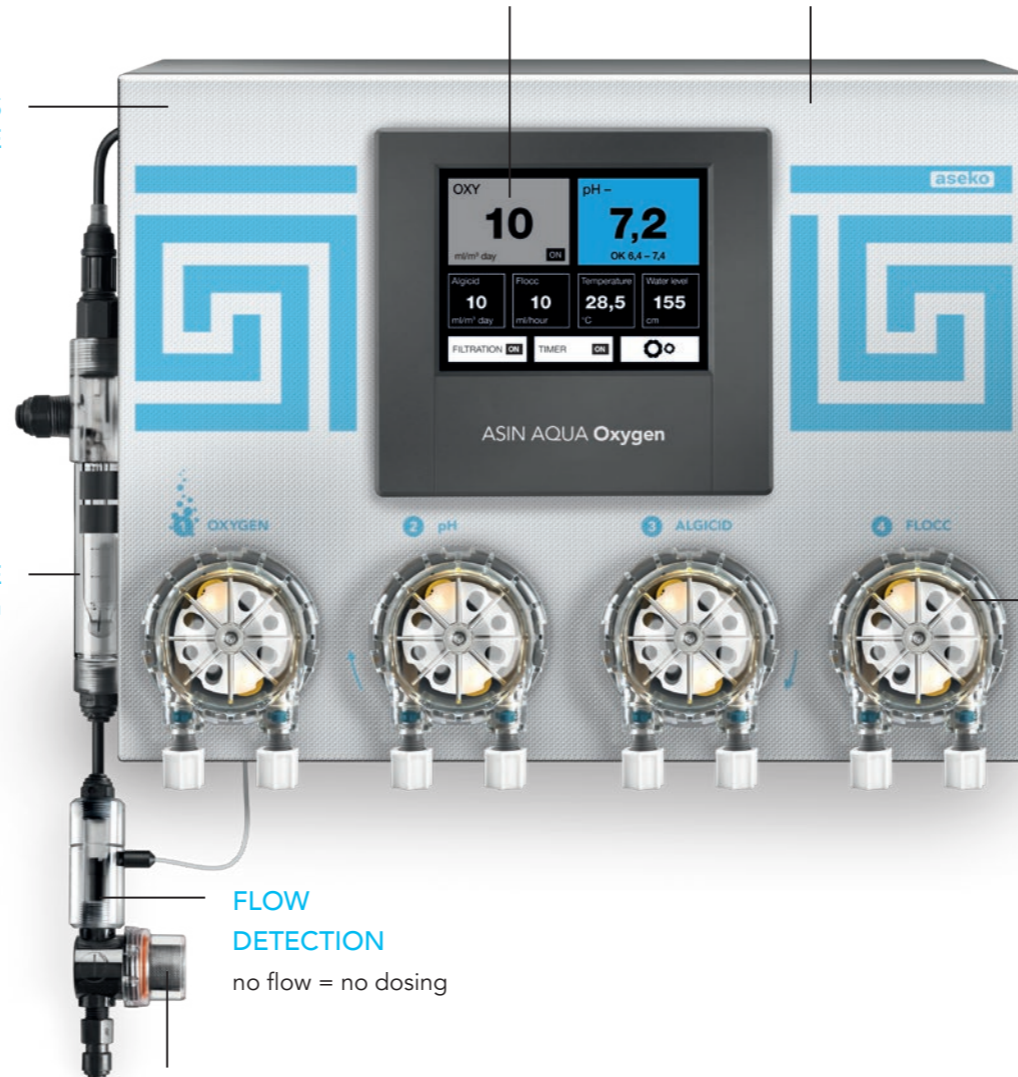

ASIN AQUA[®] Oxygen

The effect of intelligent **synergy** combination of adding **Pool & SPA** treatment aids.

pH PROBE

pH Long Life probe #12022

STAINLESS STEEL CASE

HIGH BRIGHTNESS USER FRIENDLY TOUCH SCREEN INTERFACE

PRECISE ELECTRONICS INSIDE

PROBE HOUSING

FLOW DETECTION
no flow = no dosing

INLET FILTER

FILTRATION PUMP SOCKET OUTLET
max. 1.49 kW / 230V AC

LONG LASTING PERISTALTIC PUMPS
up to 250 m³

LAN connector for access to: