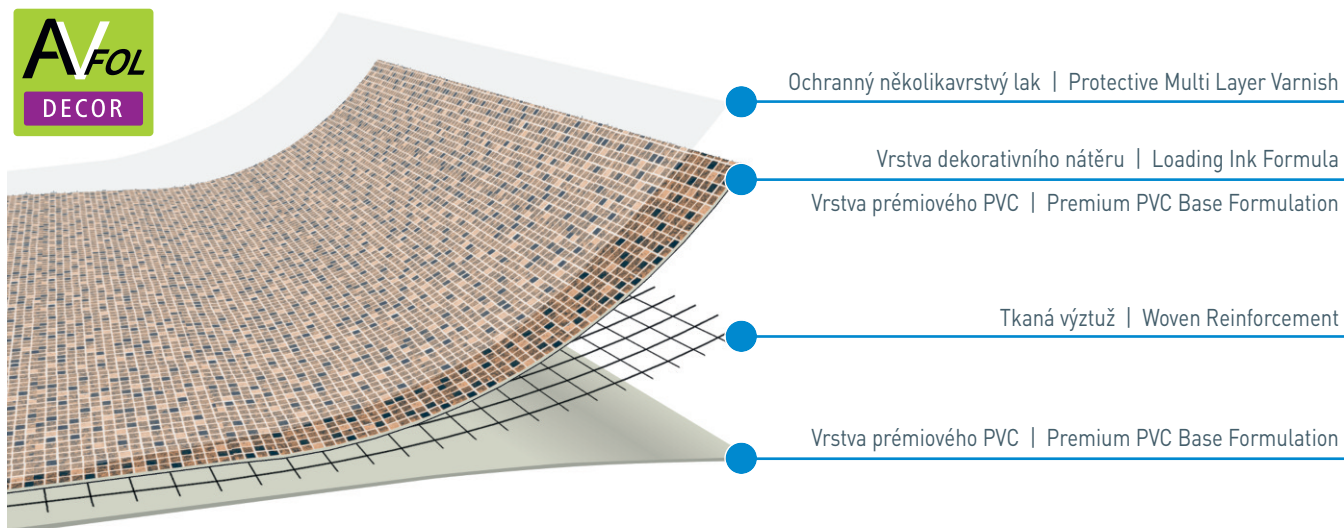

AVFOL DECOR

Ochranný několikvrstvý lak | Protective Multi Layer Varnish

Vrstva dekorativního nátěru | Loading Ink Formula

Vrstva prémiového PVC | Premium PVC Base Formulation

Tkaná výztuž | Woven Reinforcement

Vrstva prémiového PVC | Premium PVC Base Formulation

11 barevných variant
Tloušťka 1,5 mm
Délka role 25 m
Délka role (protiskluz) 25 m
Šíře role 1,65 m
Šíře role (protiskluz) 1,65 m
Rolí na paletě 8 (7 protiskluz)

11 colors
Thickness 1,5 mm
Roll length 25 m
Antislip length 25 m
Roll width 1,65 m
Antislip width 1,65 m
Rolls on pallet 8 (7 Antislip)